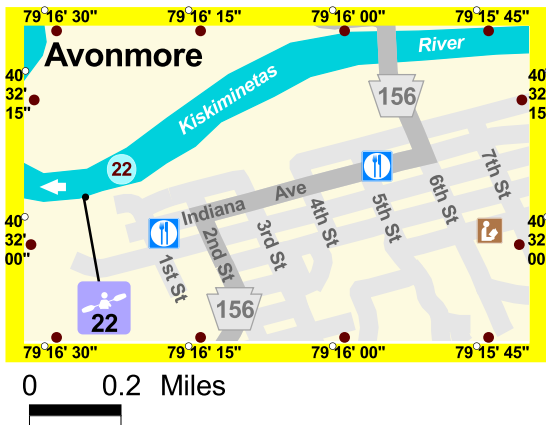

Kiski-Conemaugh River Water Trail

Lower Section Town Blow-Ups (See Legend for Icons and Points of Interest Identification)

Freeport

Leechburg

Vandergrift

Apollo

Avonmore

Saltsburg