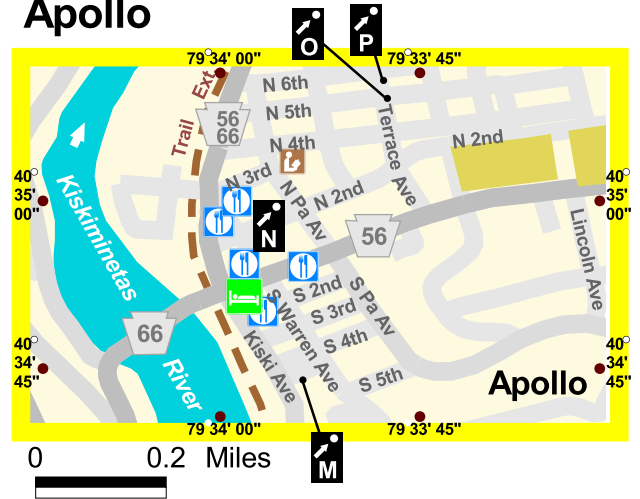

Kiski-Conemaugh River Water Trail

Lower Section Town Blow-Ups (See Legend for Icons and Points of Interest Identification)

Freeport

Leechburg

Vandergrift

Apollo

Avonmore

Saltsburg