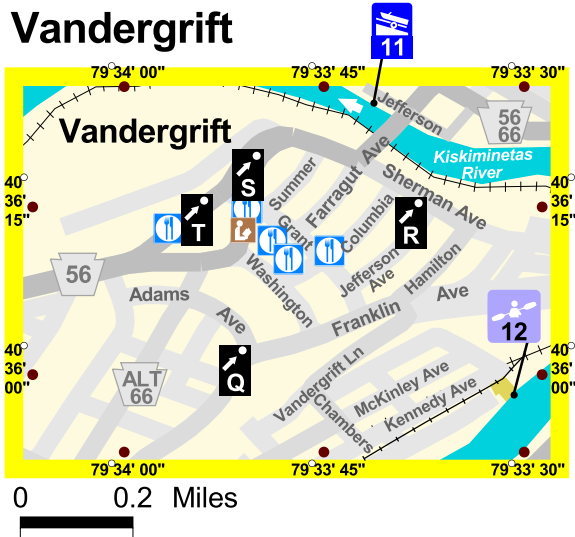

Kiski-Conemaugh River Water Trail

Lower Section Town Blow-Ups (See Legend for Icons and Points of Interest Identification)

Freeport

Leechburg

Vandergrift

Apollo

Avonmore

Saltsburg